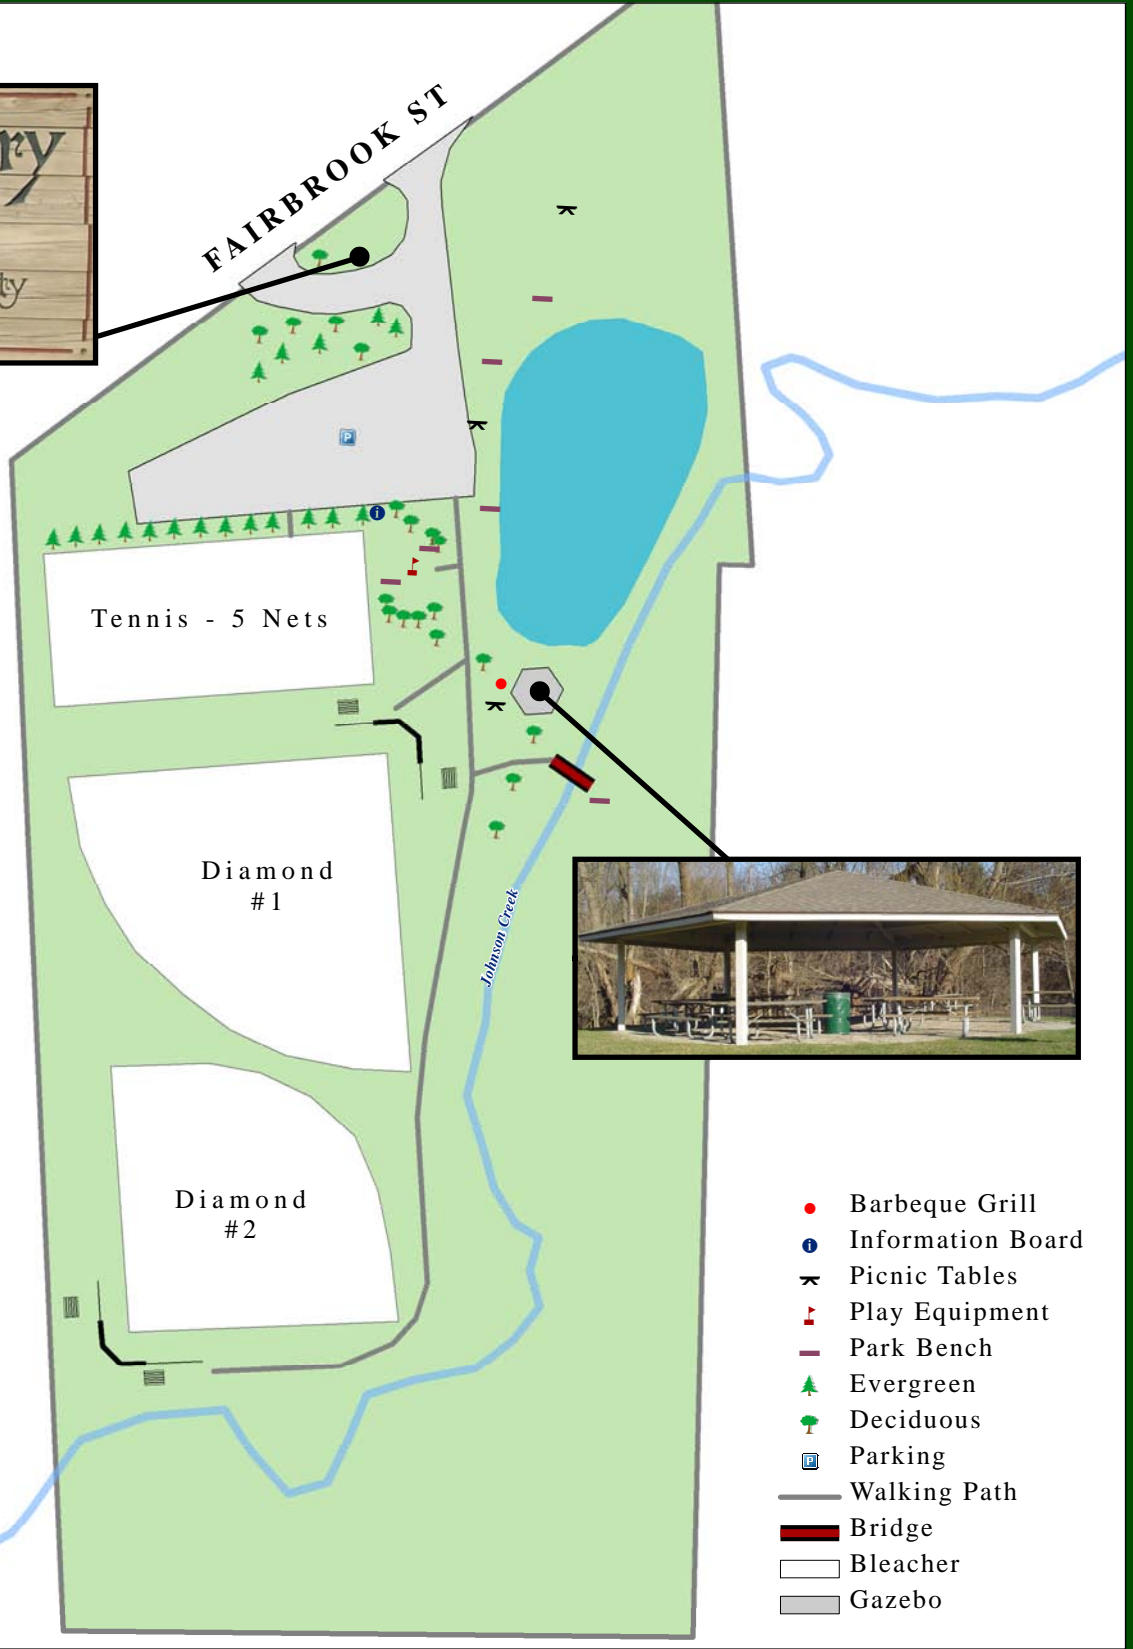

FISH HATCHERY PARK

- Barbeque Grill
- ⓘ Information Board
- ✕ Picnic Tables
- ▬ Play Equipment
- ▬ Park Bench
- 🌲 Evergreen
- 🌳 Deciduous
- Ⓟ Parking
- Walking Path
- ▬ Bridge
- Bleacher
- Gazebo