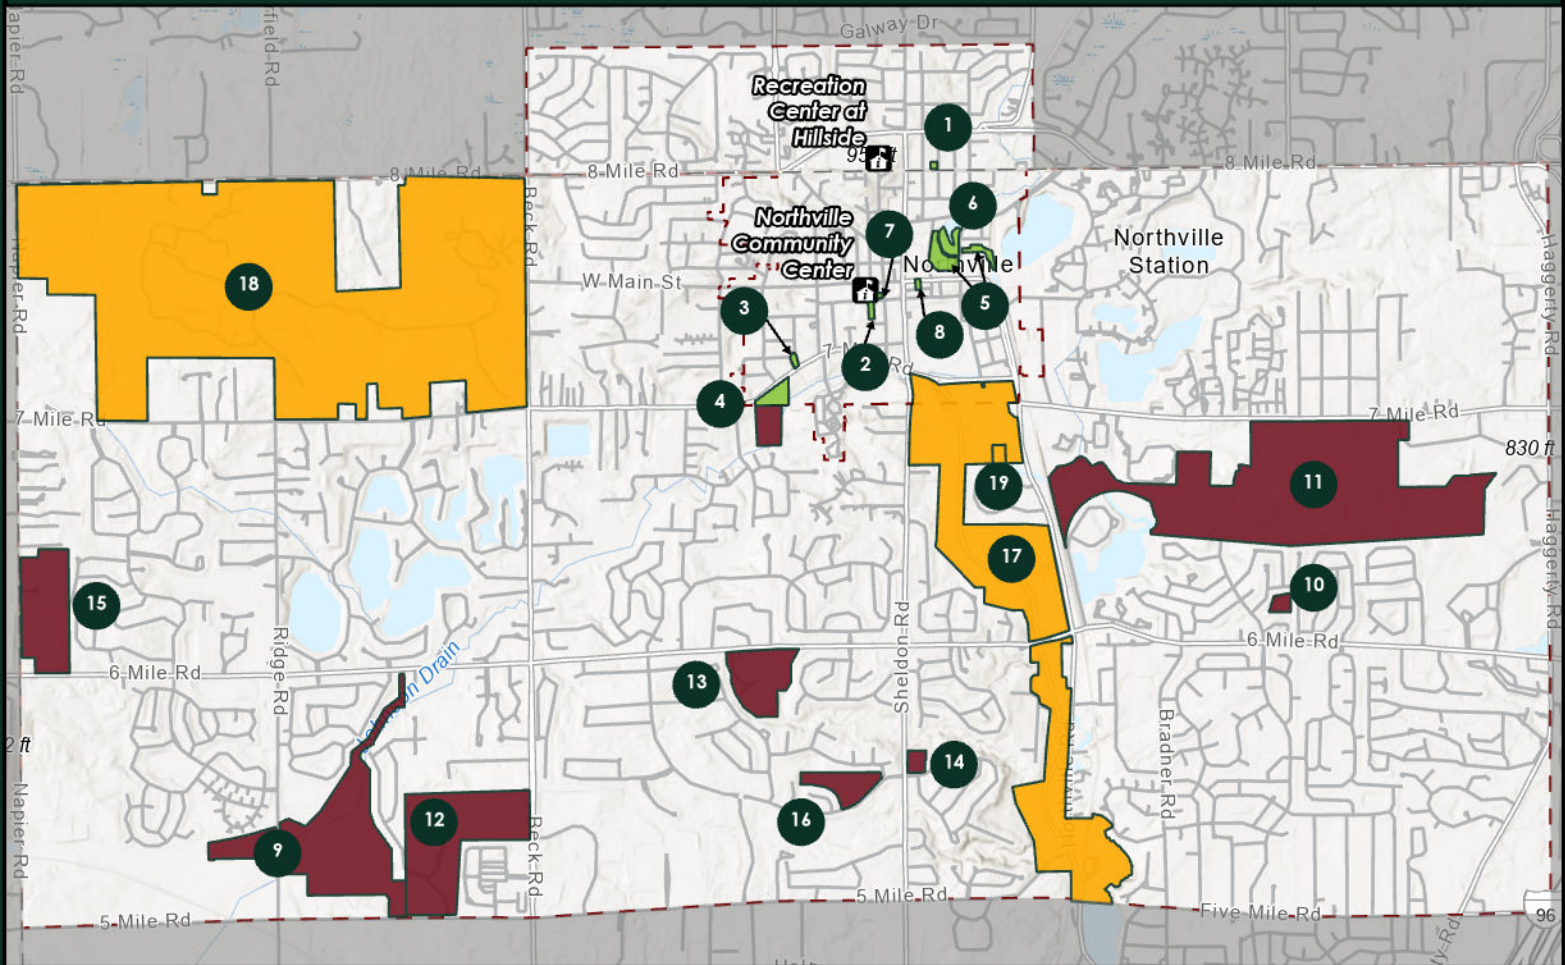

PARKS & RECREATION LOCATIONS CITY & TOWNSHIP OF NORTHVILLE, MICHIGAN

Community Facility

Recreation Center

City of Northville Park

- 1) Cabbagetown Park
- 2) Cady Street Dog Park
- 3) Denton Park
- 4) Fish Hatchery Park
- 5) Ford Field
- 6) Mill Race Historical Village

7) Northville City Hall Open Space

8) Town Square

Northville Township Park

- 9) Coldwater Springs Nature Area
- 4) Fish Hatchery Park
- 10) Henningsen Park
- 11) Legacy Park
- 12) Marv Gans Community Park
- 13) Millennium Park

14) Sheldon Road Park

15) Thayer's Corner Nature Area

16) Veteran's Memorial Park

Non-Northville Owned Park

- 17) Edward N. Hines Park & Bennett Arboretum
- 18) Maybury State Park
- 19) Northville Recreation Area

Municipal Boundary

Feet
0 2,000 4,000

Geographical data provides a spatial representation only. Northville Township does not assume any damages or liabilities due to accuracy, availability, use or misuse of the information provided.